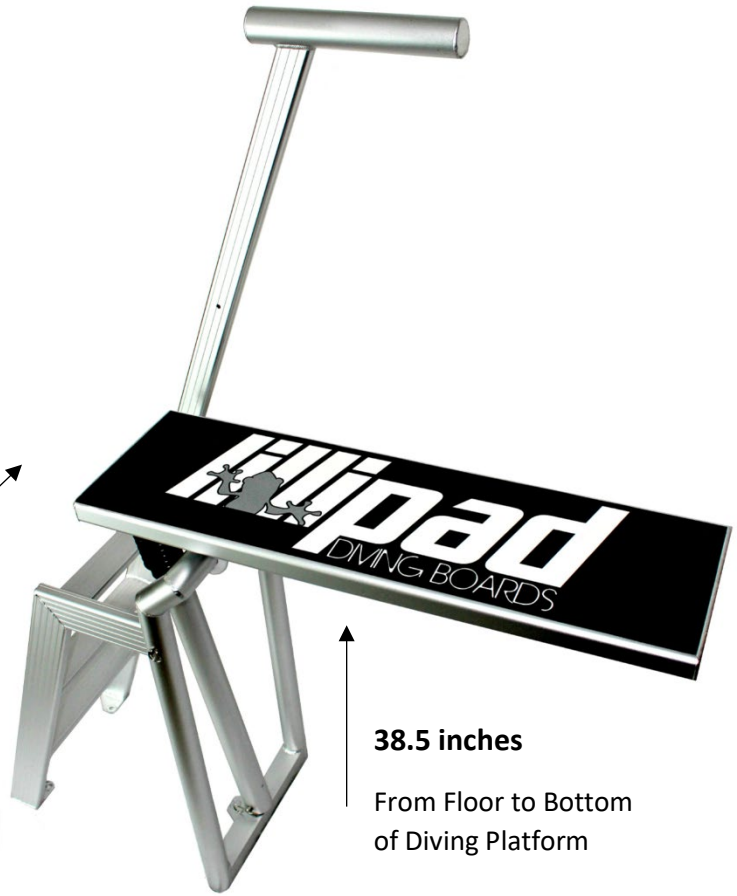

**17 inches**  
Total width of Diving Board with  
Stabilizer Handrail

**38.5 inches**  
From Floor to Bottom  
of Diving Platform

DEEPEE?